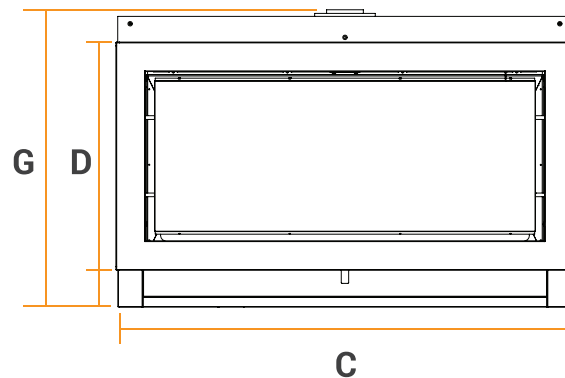

## Unit Size and Clearances (mm)

	A	B	C	D	E	F	G	H	I	J	K
Kalora Sorrento	955	207	1234	620	482	440	808	80	1000	360	330

Illustrations and photos reflect typical installations and are for design purposes only.  
 Illustrations/diagrams are not drawn to scale. Actual product may vary from pictures in brochure.