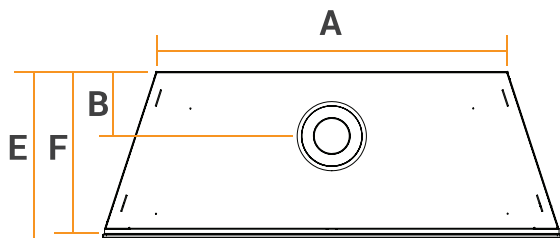

Gas space heater

Unit Size and Clearances (mm)

	A	B	C	D	E	F	G	H	I	J	K
Kalora Sorrento	955	207	1234	620	482	440	808	80	1000	360	330

Illustrations and photos reflect typical installations and are for design purposes only.
Illustrations/diagrams are not drawn to scale. Actual product may vary from pictures in brochure.

PLEASE NOTE

It is **COMPULSORY** to have your heater installed by a qualified person whose work conforms to Australian standards, local council regulations and manufacturer's recommendations. Your warranty and any home insurance may be void, on failure to do so.